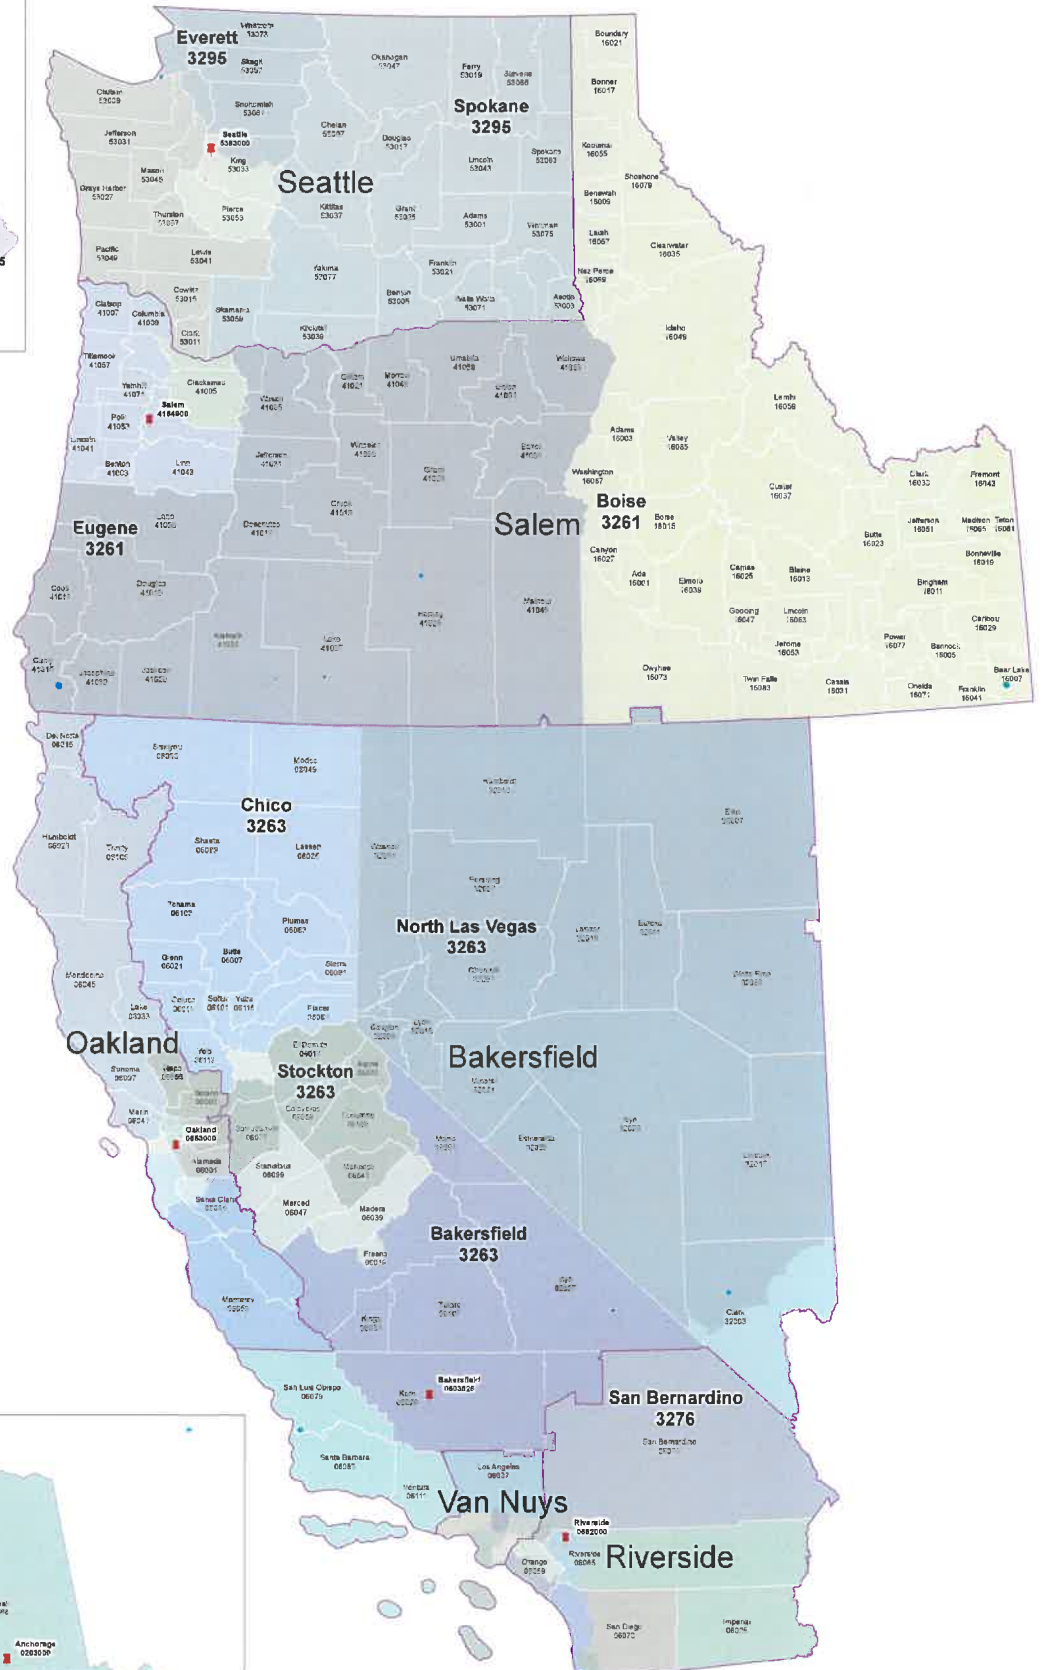

Wave 1 ACO 2020

- Legend**
- Wave 1 ACO Place
 - New Wave 1 ACO
 - County
- LARCC ACO 2020**
- ACO CITY**
- | | | |
|-------------|-----------------|---------------|
| Anchorage | Las Vegas | San Francisco |
| Bakersfield | Long Beach | San Jose |
| Boise | Merced | San Mateo |
| Chico | North Las Vegas | Santa Ana |
| Concord | Oakland | Santa Barbara |
| El Cajon | Olympia | Santa Clarita |
| Eugene | Ontario | Santa Rosa |
| Everett | Palm Springs | Seattle |
| Fullerton | Pasadena | South Gate |
| Honolulu | Pleasanton | Spokane |
| Inglewood | Portland | Stockton |
| | Riverside | Sunnyvale |
| | Sacramento | Tacoma |
| | Salem | Van Nuys |
| | San Bernardino | Vista |
| | San Diego | West Covina |