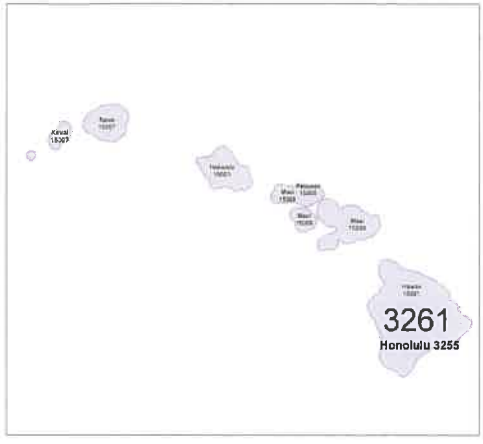

Wave 1 ACO 2020

- Legend**
- Wave 1 ACO Place
 - New Wave 1 ACO
 - County
- LARCC ACO 2020**
- ACO CITY**
- | | | |
|-------------|-----------------|---------------|
| Anchorage | Las Vegas | San Francisco |
| Bakersfield | Long Beach | San Jose |
| Boise | Merced | San Mateo |
| Chico | North Las Vegas | Santa Ana |
| Concord | Oakland | Santa Barbara |
| El Cajon | Olympia | Santa Clarita |
| Eugene | Ontario | Santa Rosa |
| Everett | Palm Springs | Seattle |
| Fullerton | Pasadena | South Gate |
| Honolulu | Pleasanton | Spokane |
| Inglewood | Portland | Stockton |
| | Riverside | Sunnyvale |
| | Sacramento | Tacoma |
| | Salem | Van Nuys |
| | San Bernardino | Vista |
| | San Diego | West Covina |